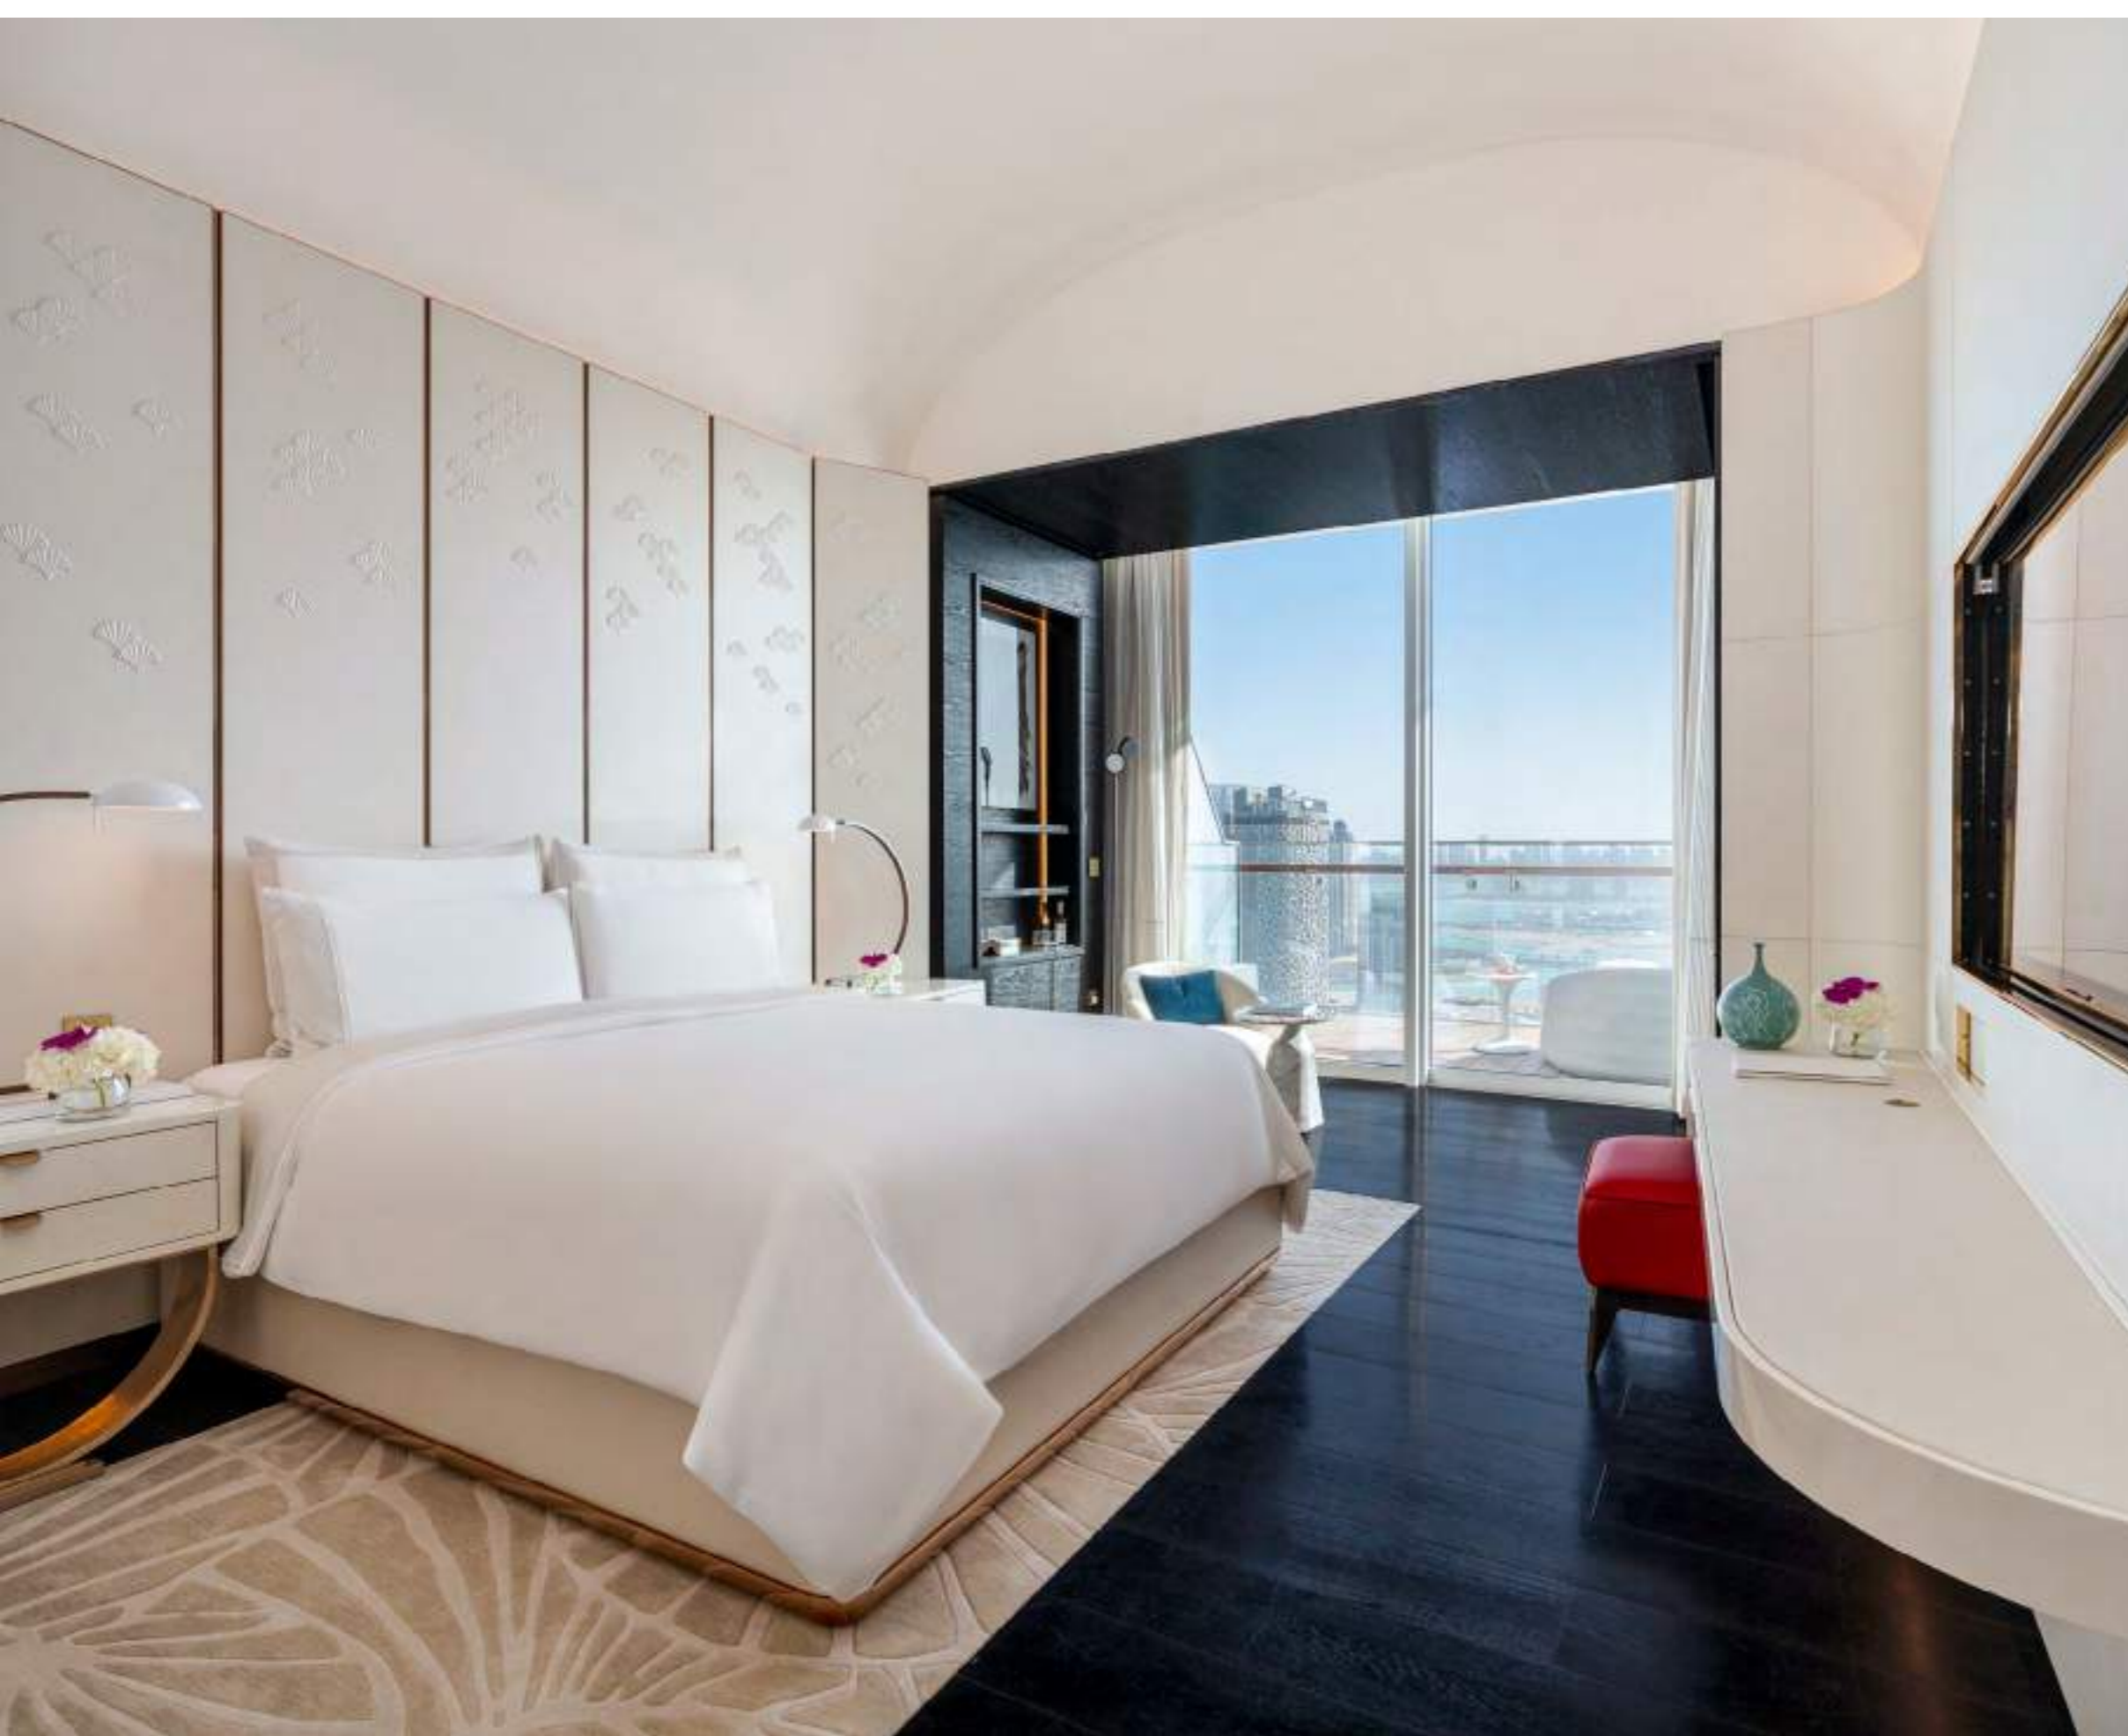

VIP SUITES

SHANGHAI

TWO-BEDROOM SUITES