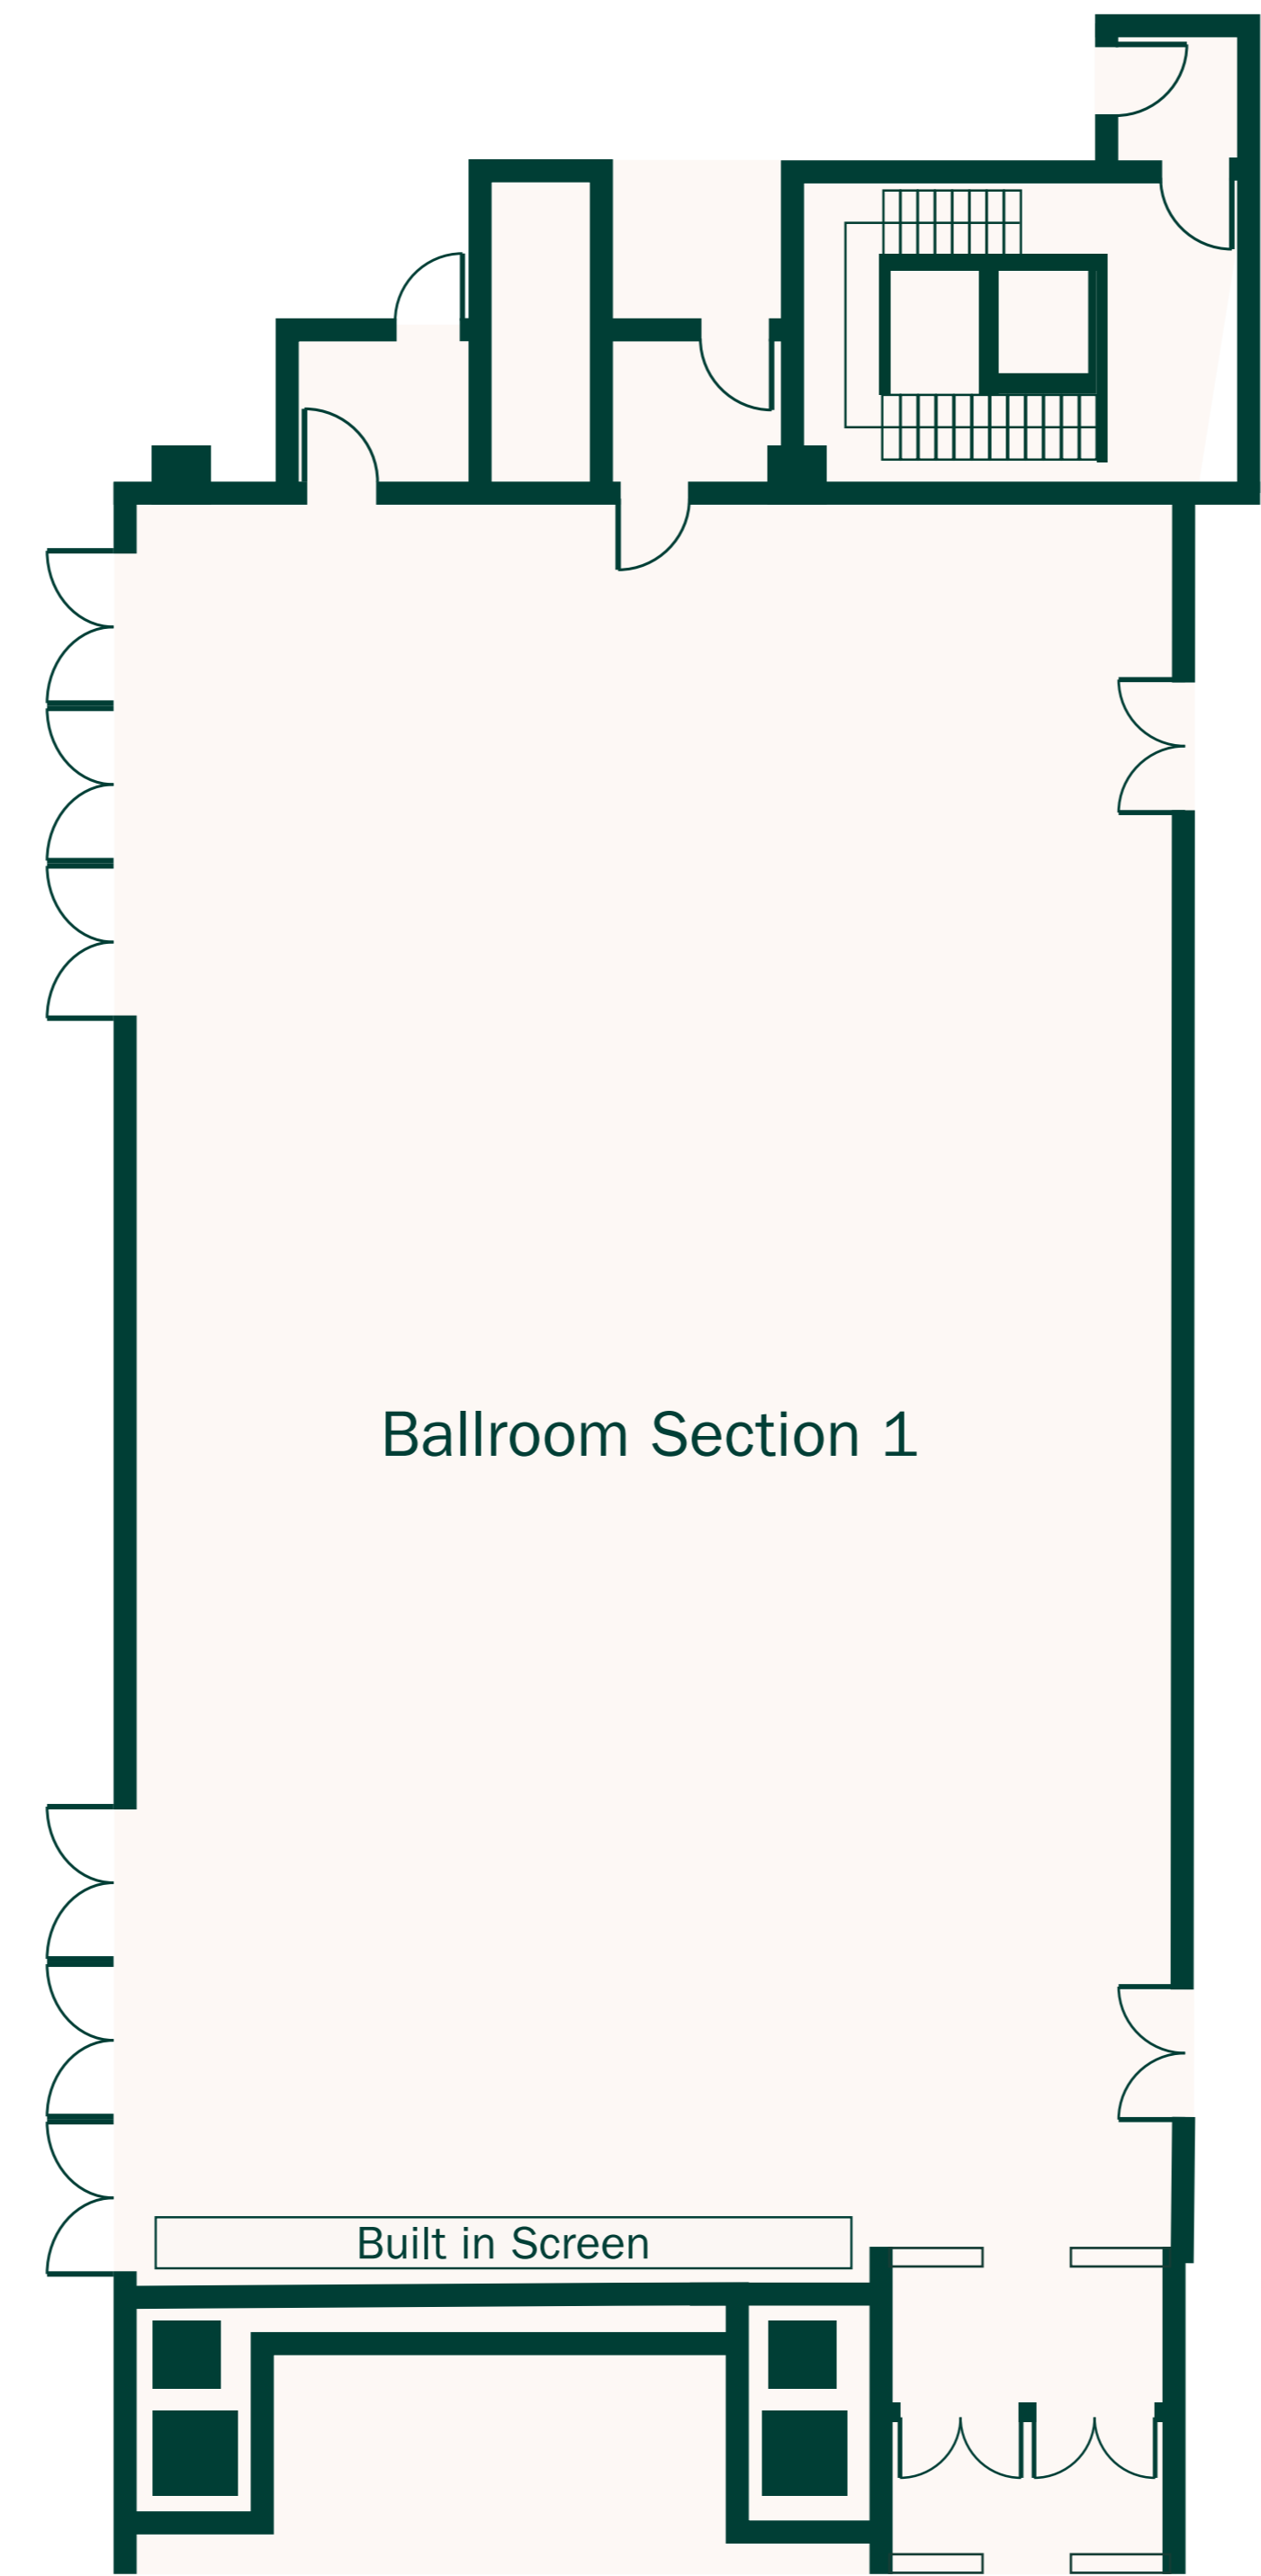

FUNCTION ROOM	Dimensions (mt)			Area (sq mts)
	Length	Width	Height	
Fairmont Ballroom	42.90	25.40	7.50	1,089.66
Ballroom Section 1	25.40	13.50	7.50	342.90
Ballroom Section 2	25.40	15.60	7.50	396.24
Ballroom Section 3	25.40	13.50	7.50	342.90
Pre-Function Area	36.35	6.90	7.50	250.82