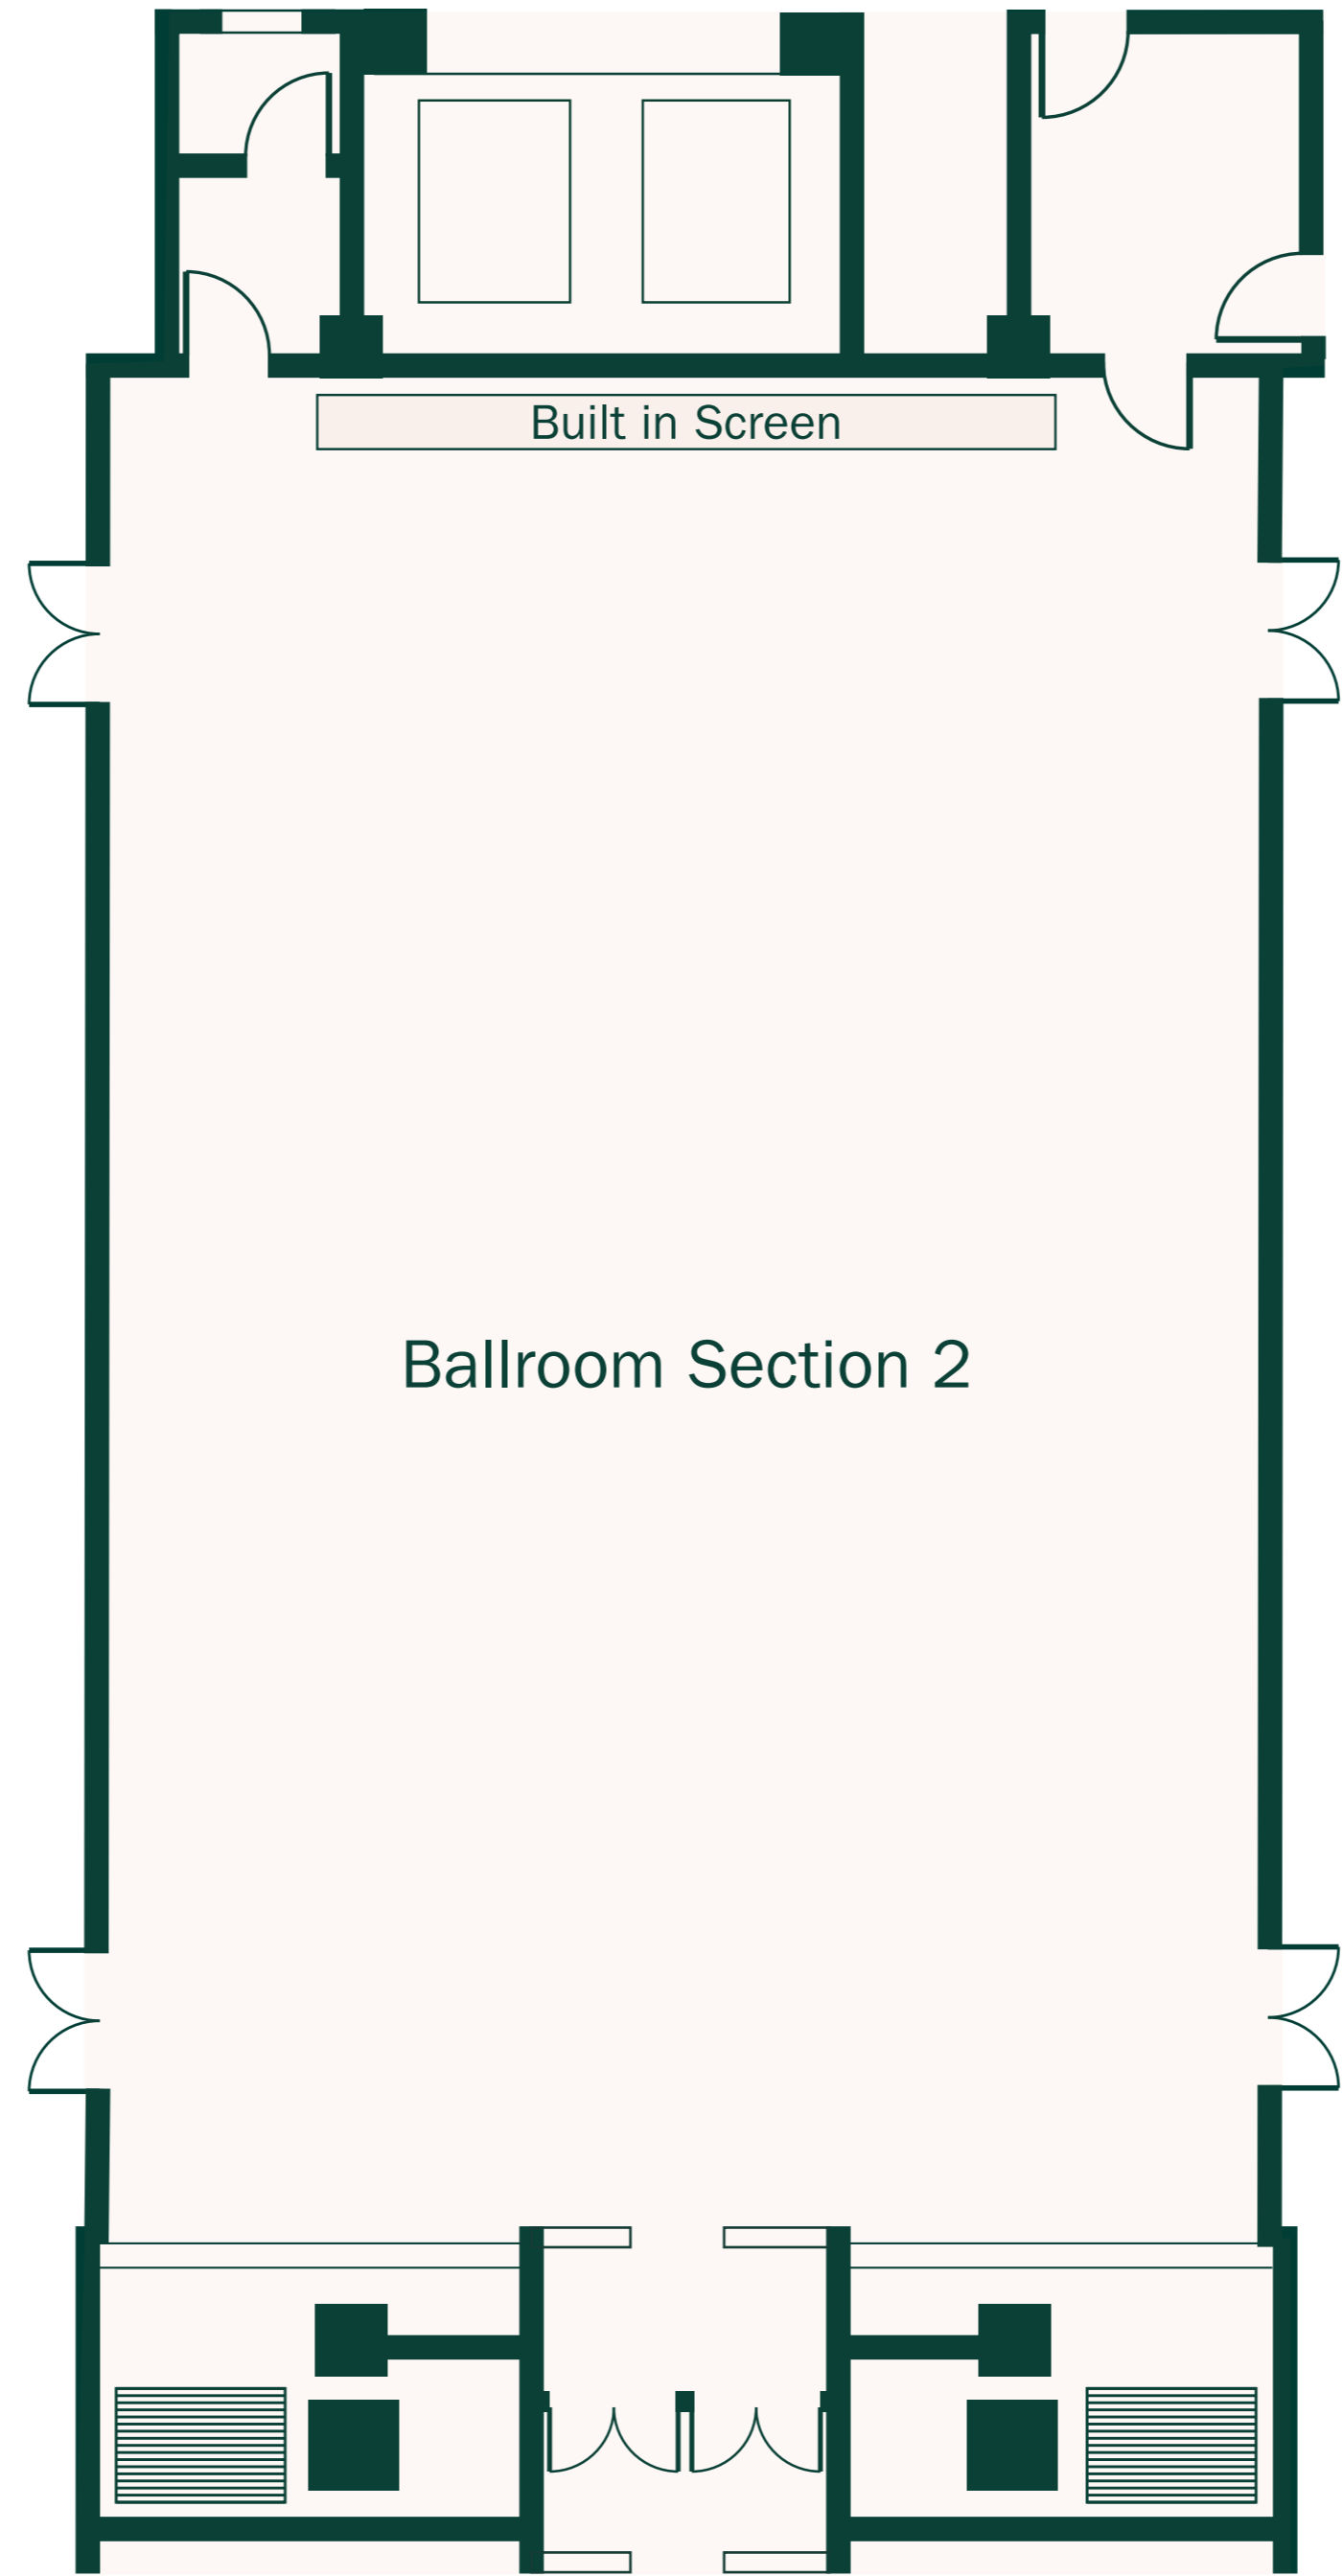

FUNCTION ROOM	Dimensions (mt)			Area (sq mts)
	Length	Width	Height	
Ballroom Section 2	25.40	15.60	7.50	396.24