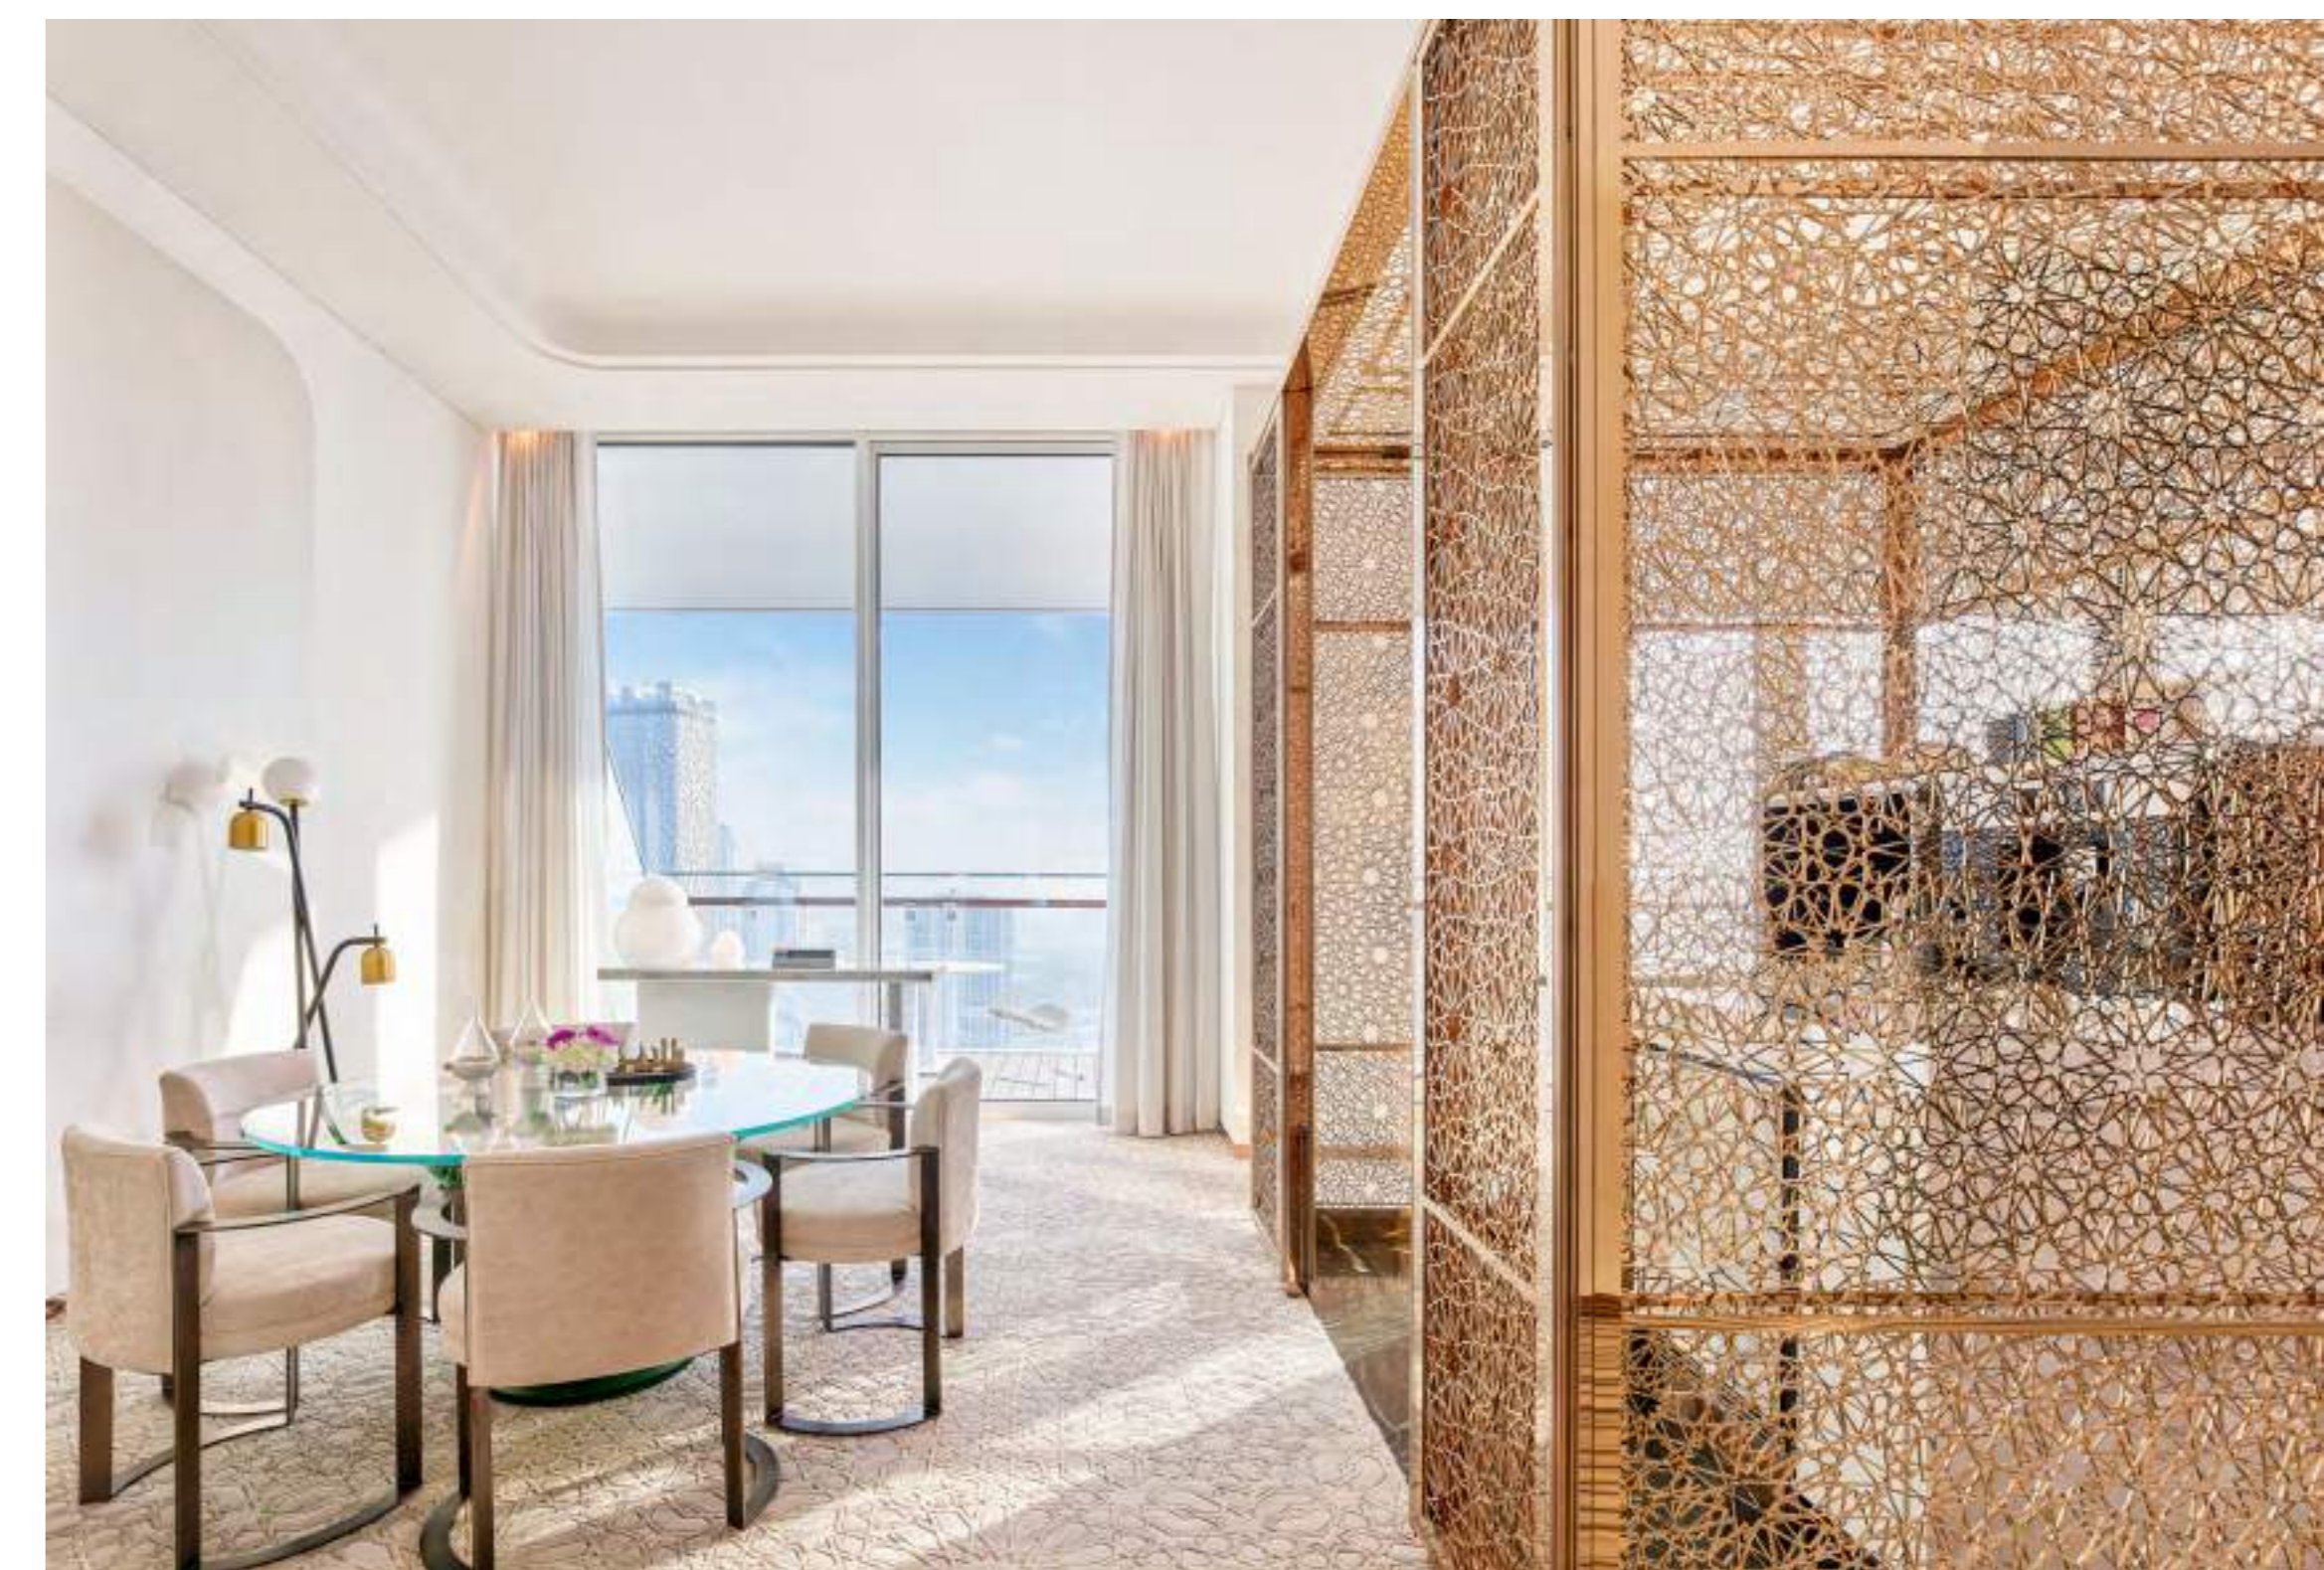

VIP SUITES

LANNER & PEREGRINE ONE BEDROOM SUITES