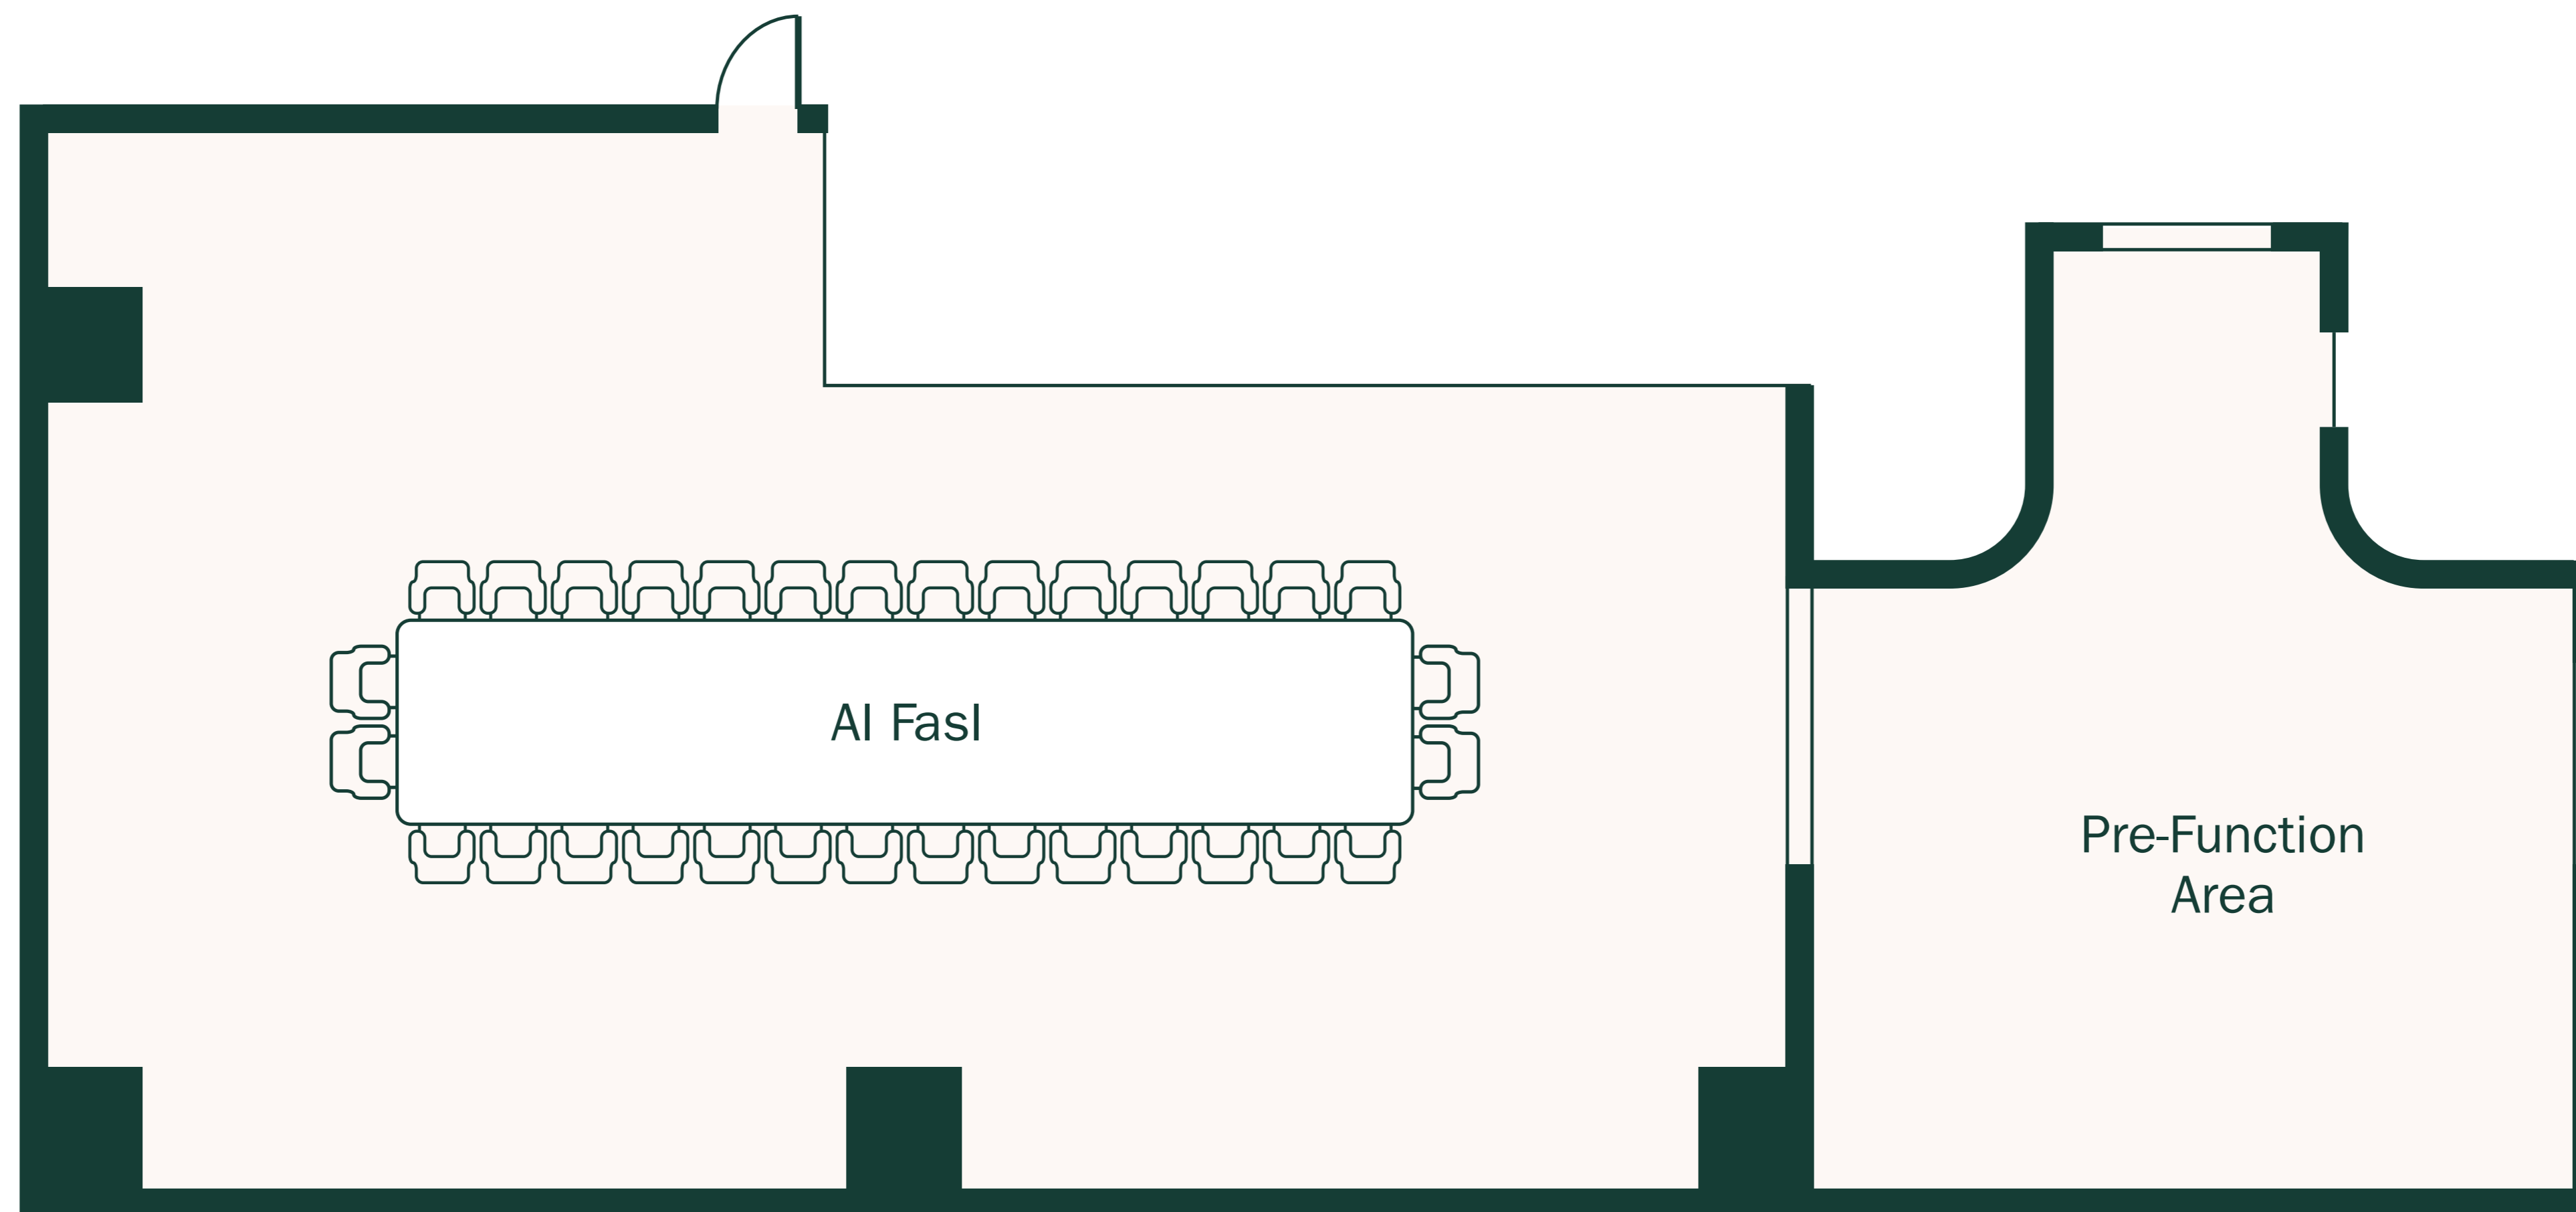

FUNCTION ROOM	Dimensions (mt)			Area (sq mts)
	Length	Width	Height	
Al Fasl	17.10	8.30	5.80	141.93