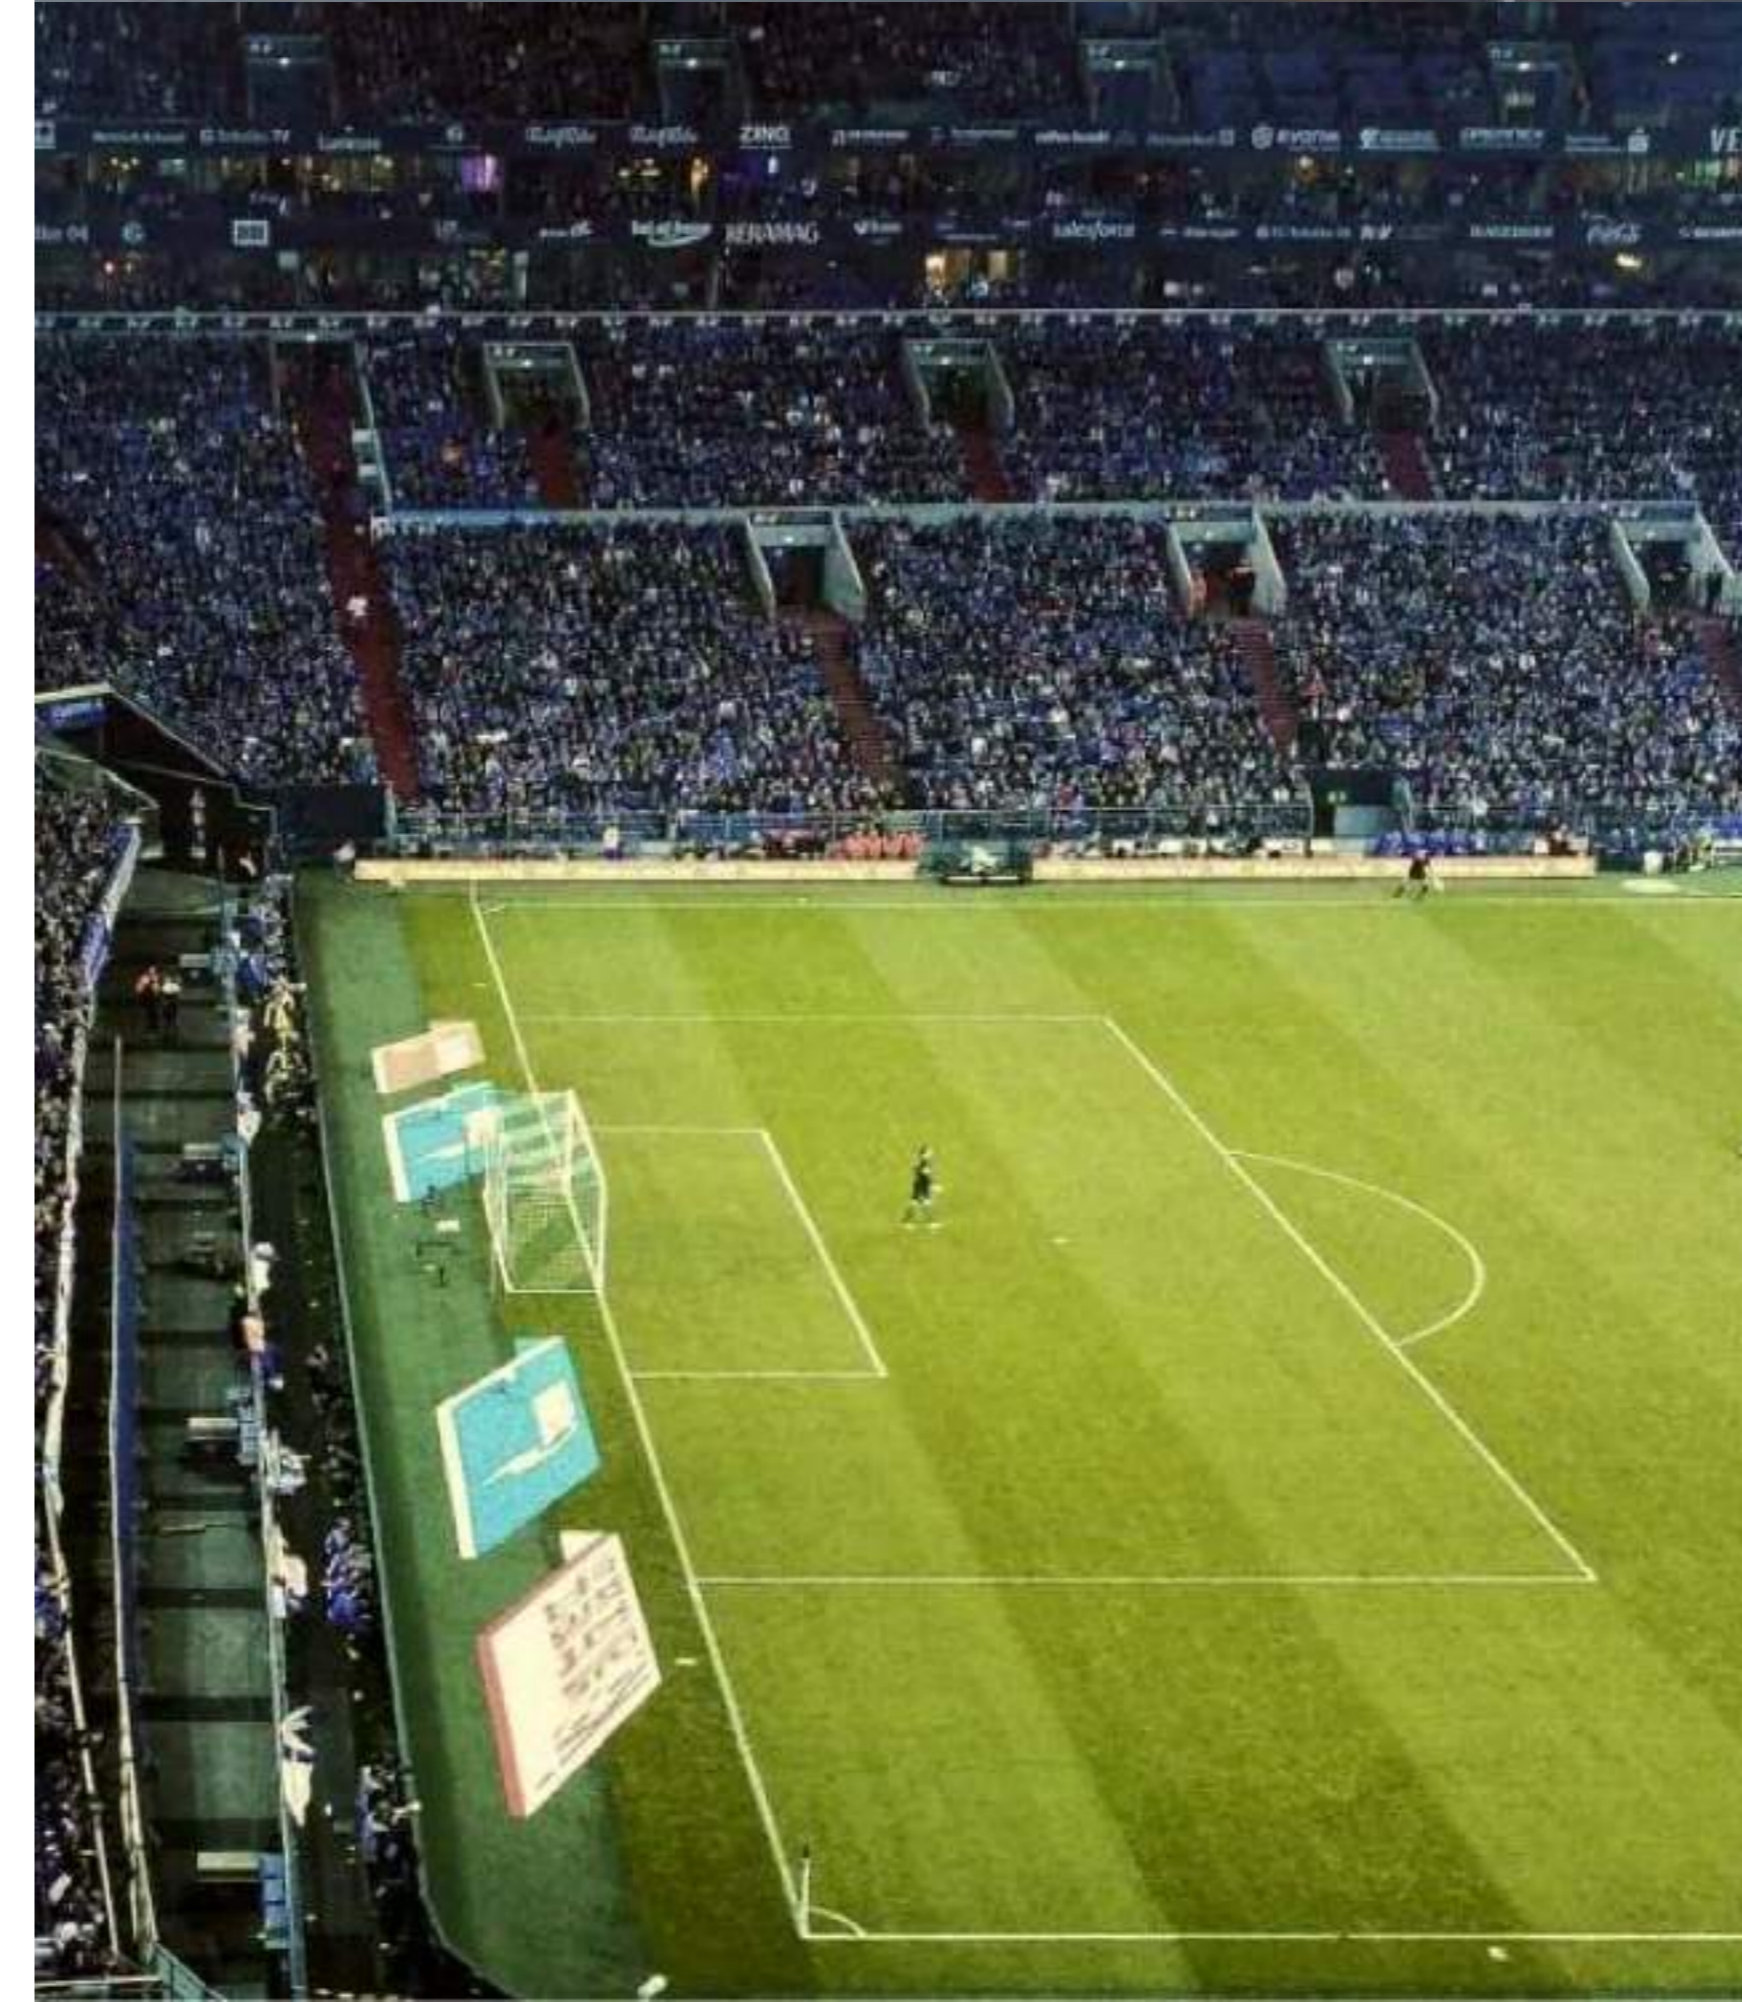

Sporting DESTINATION PAST, PRESENT AND FUTURE

Qatar is a passionate sporting nation, ranging from one of the oldest sports known to man (falconry) to international spectacles like the FIFA World Cup, Asian Games, Formula 1, MotoGP, and Horse Jumping.