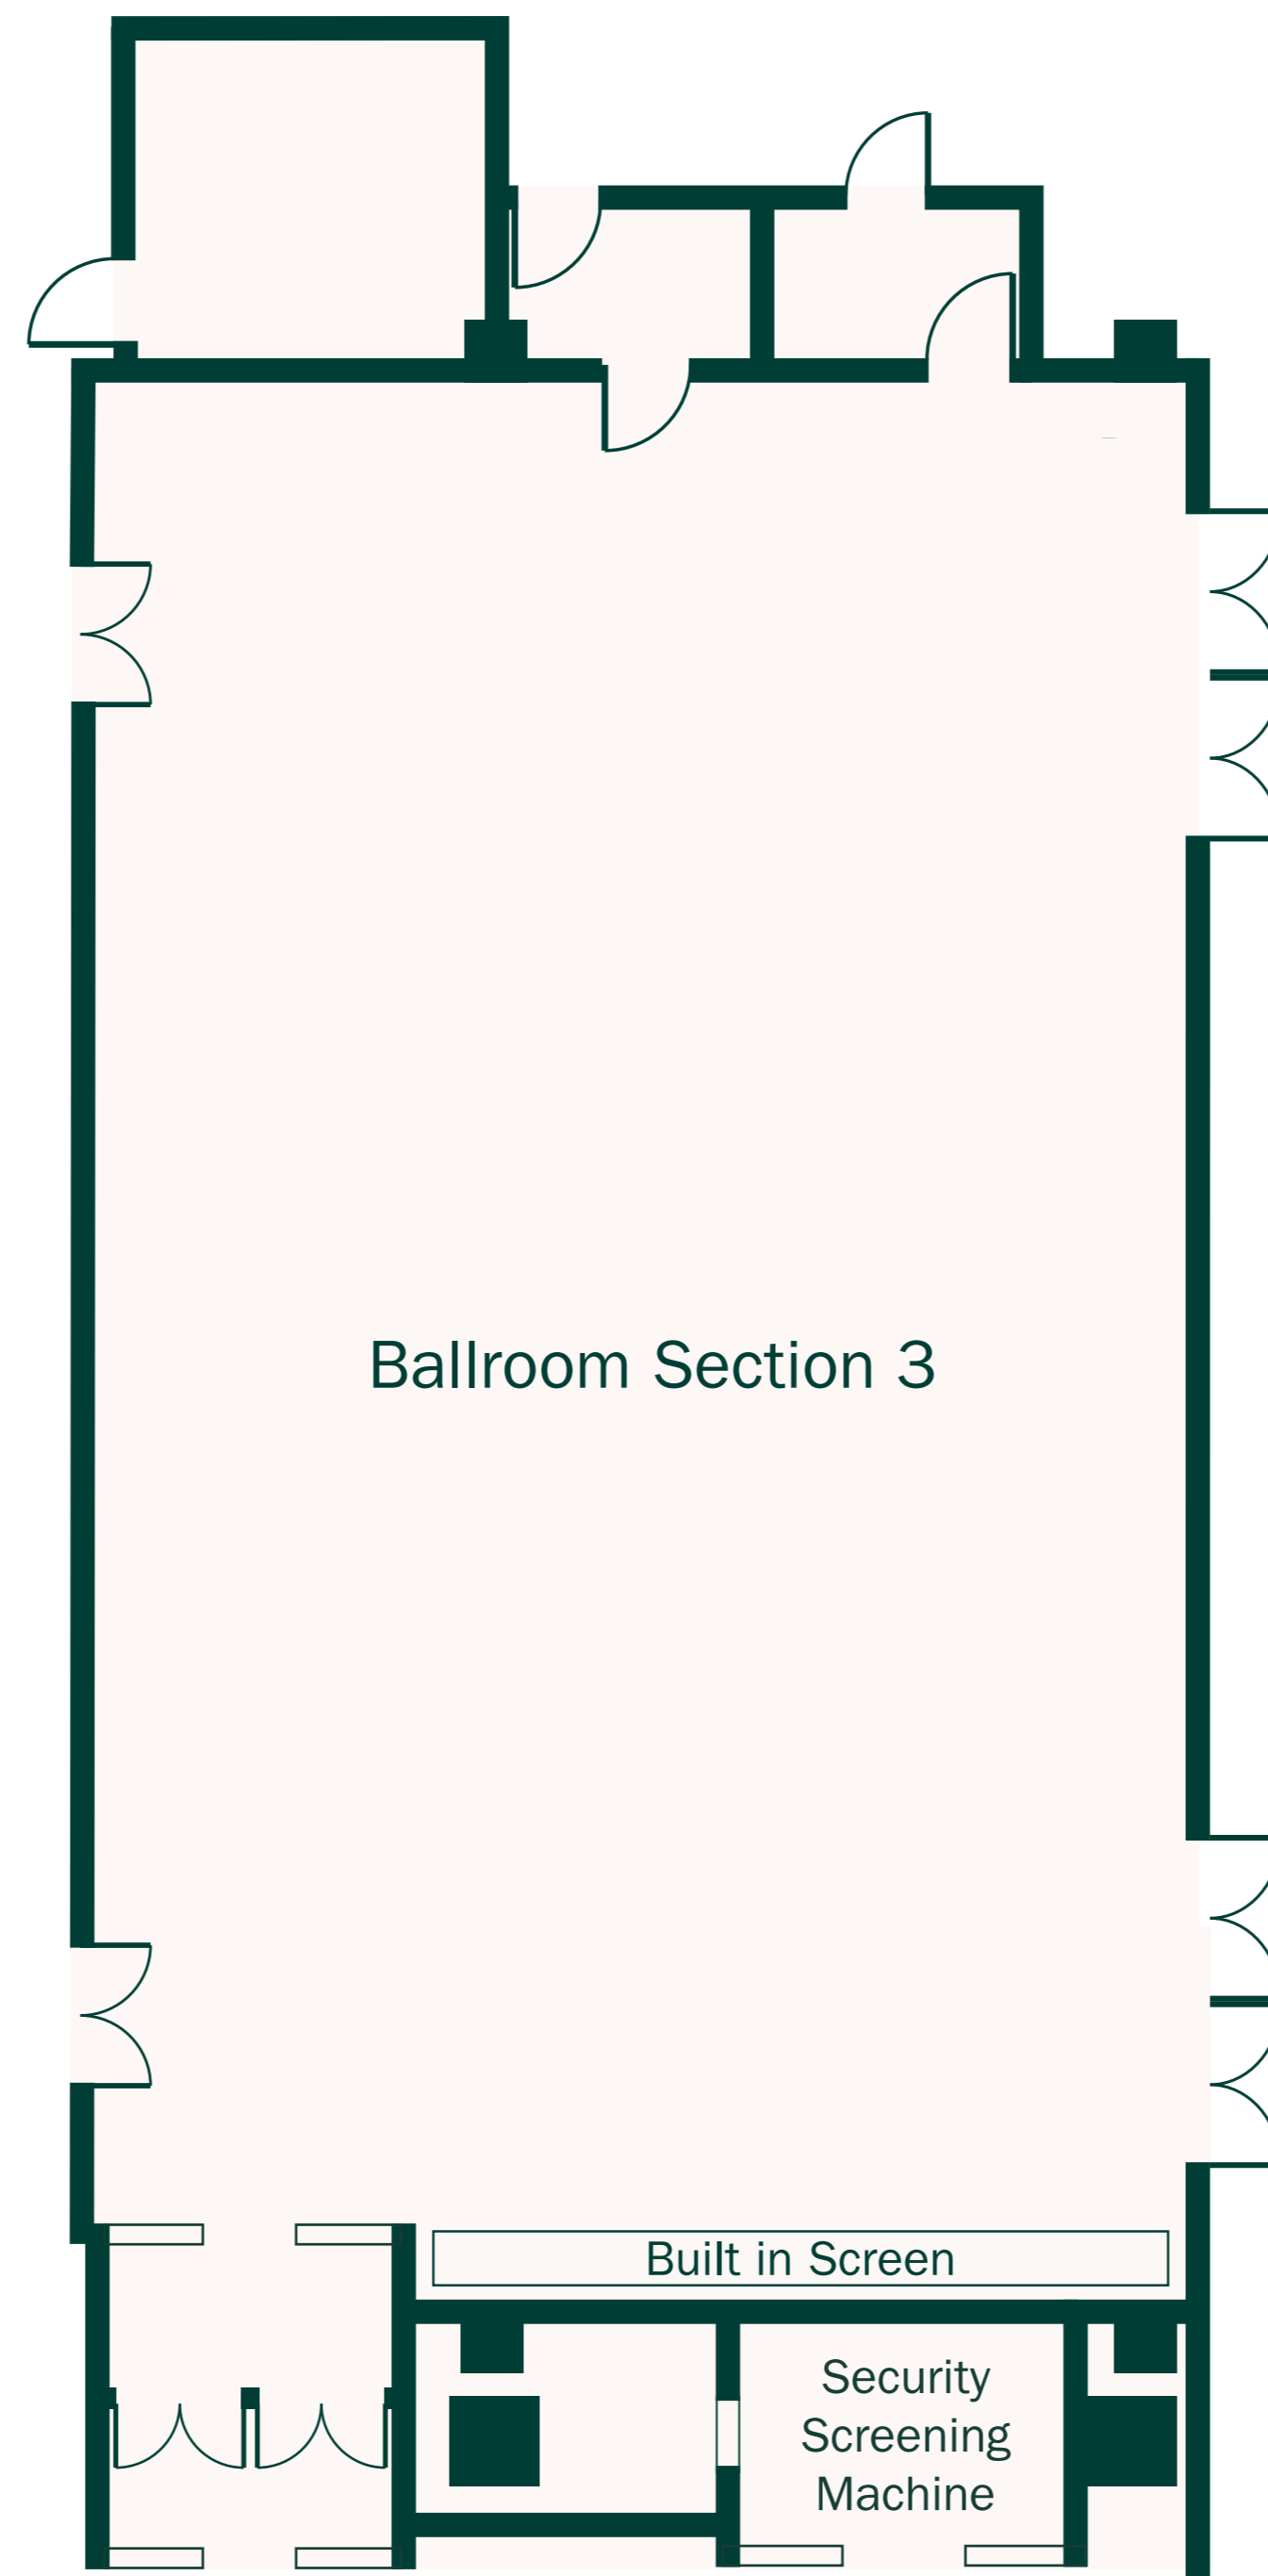

FUNCTION ROOM	Dimensions (mt)			Area (sq mts)
	Length	Width	Height	
Ballroom Section 3	25.40	13.50	7.50	342.90