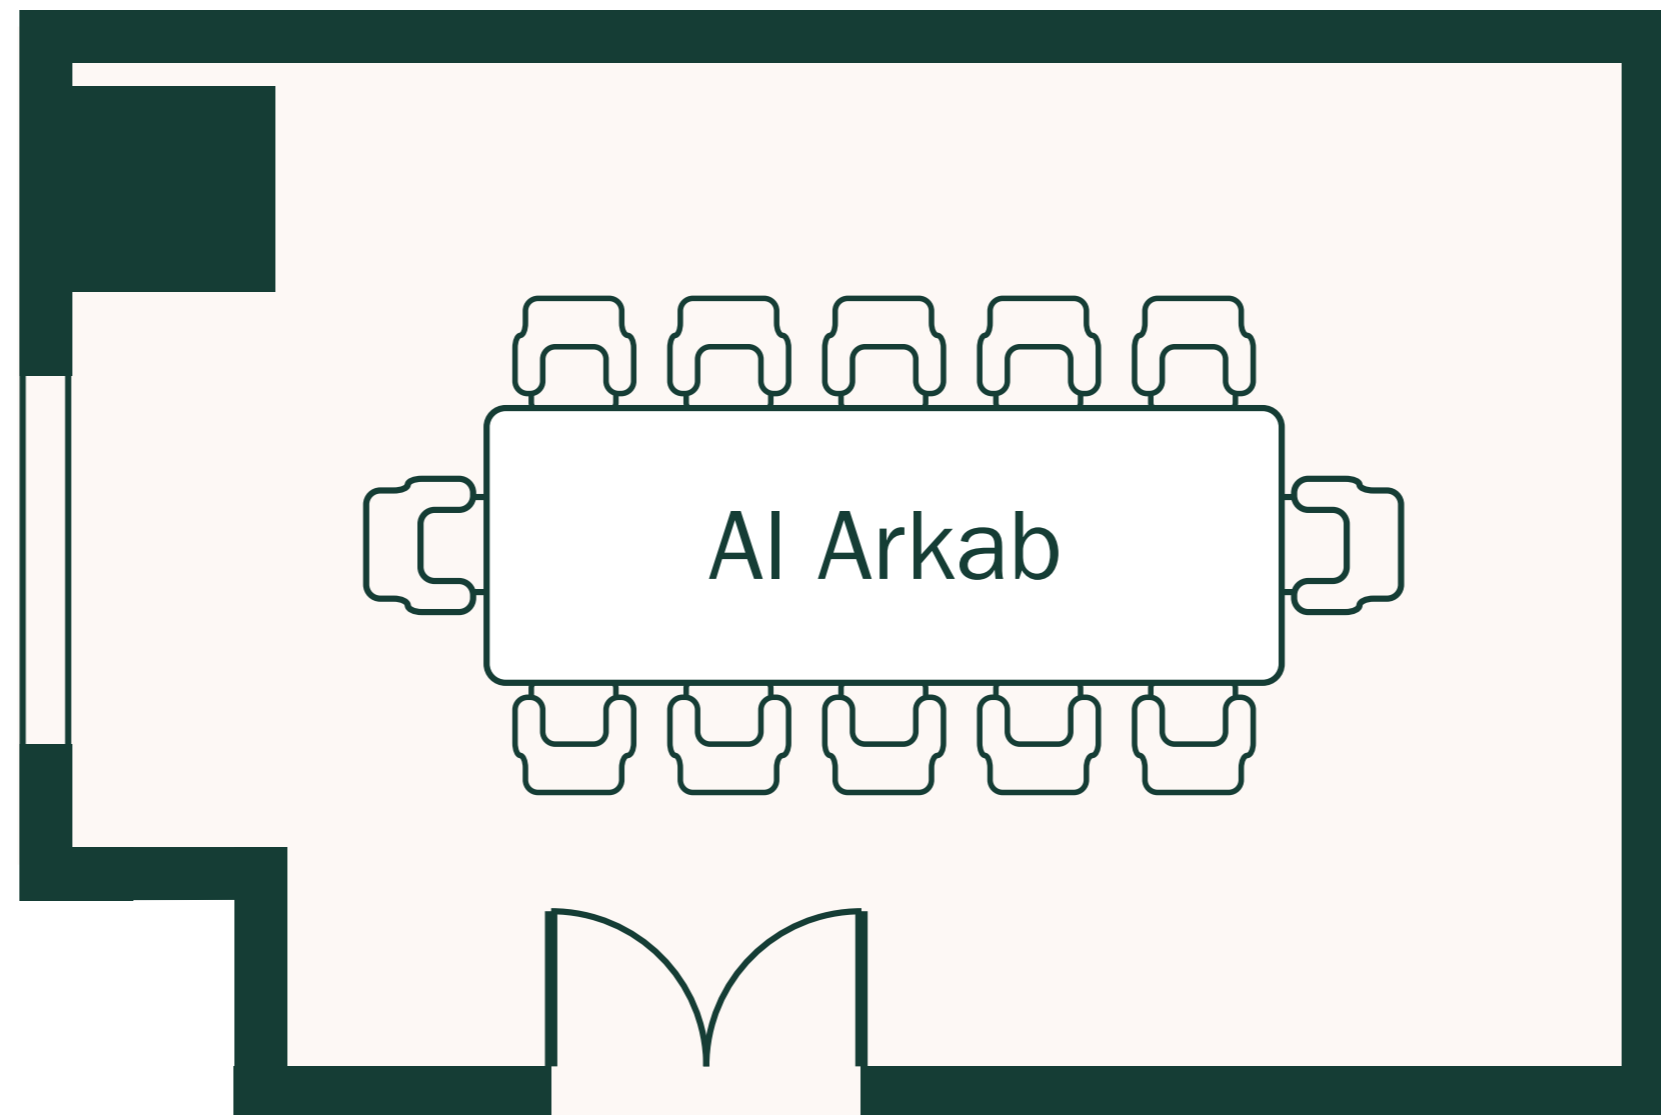

FUNCTION ROOM	Dimensions (mt)			Area (sq mts)
	Length	Width	Height	
Al Arkab	7.30	5.30	5.80	38.69