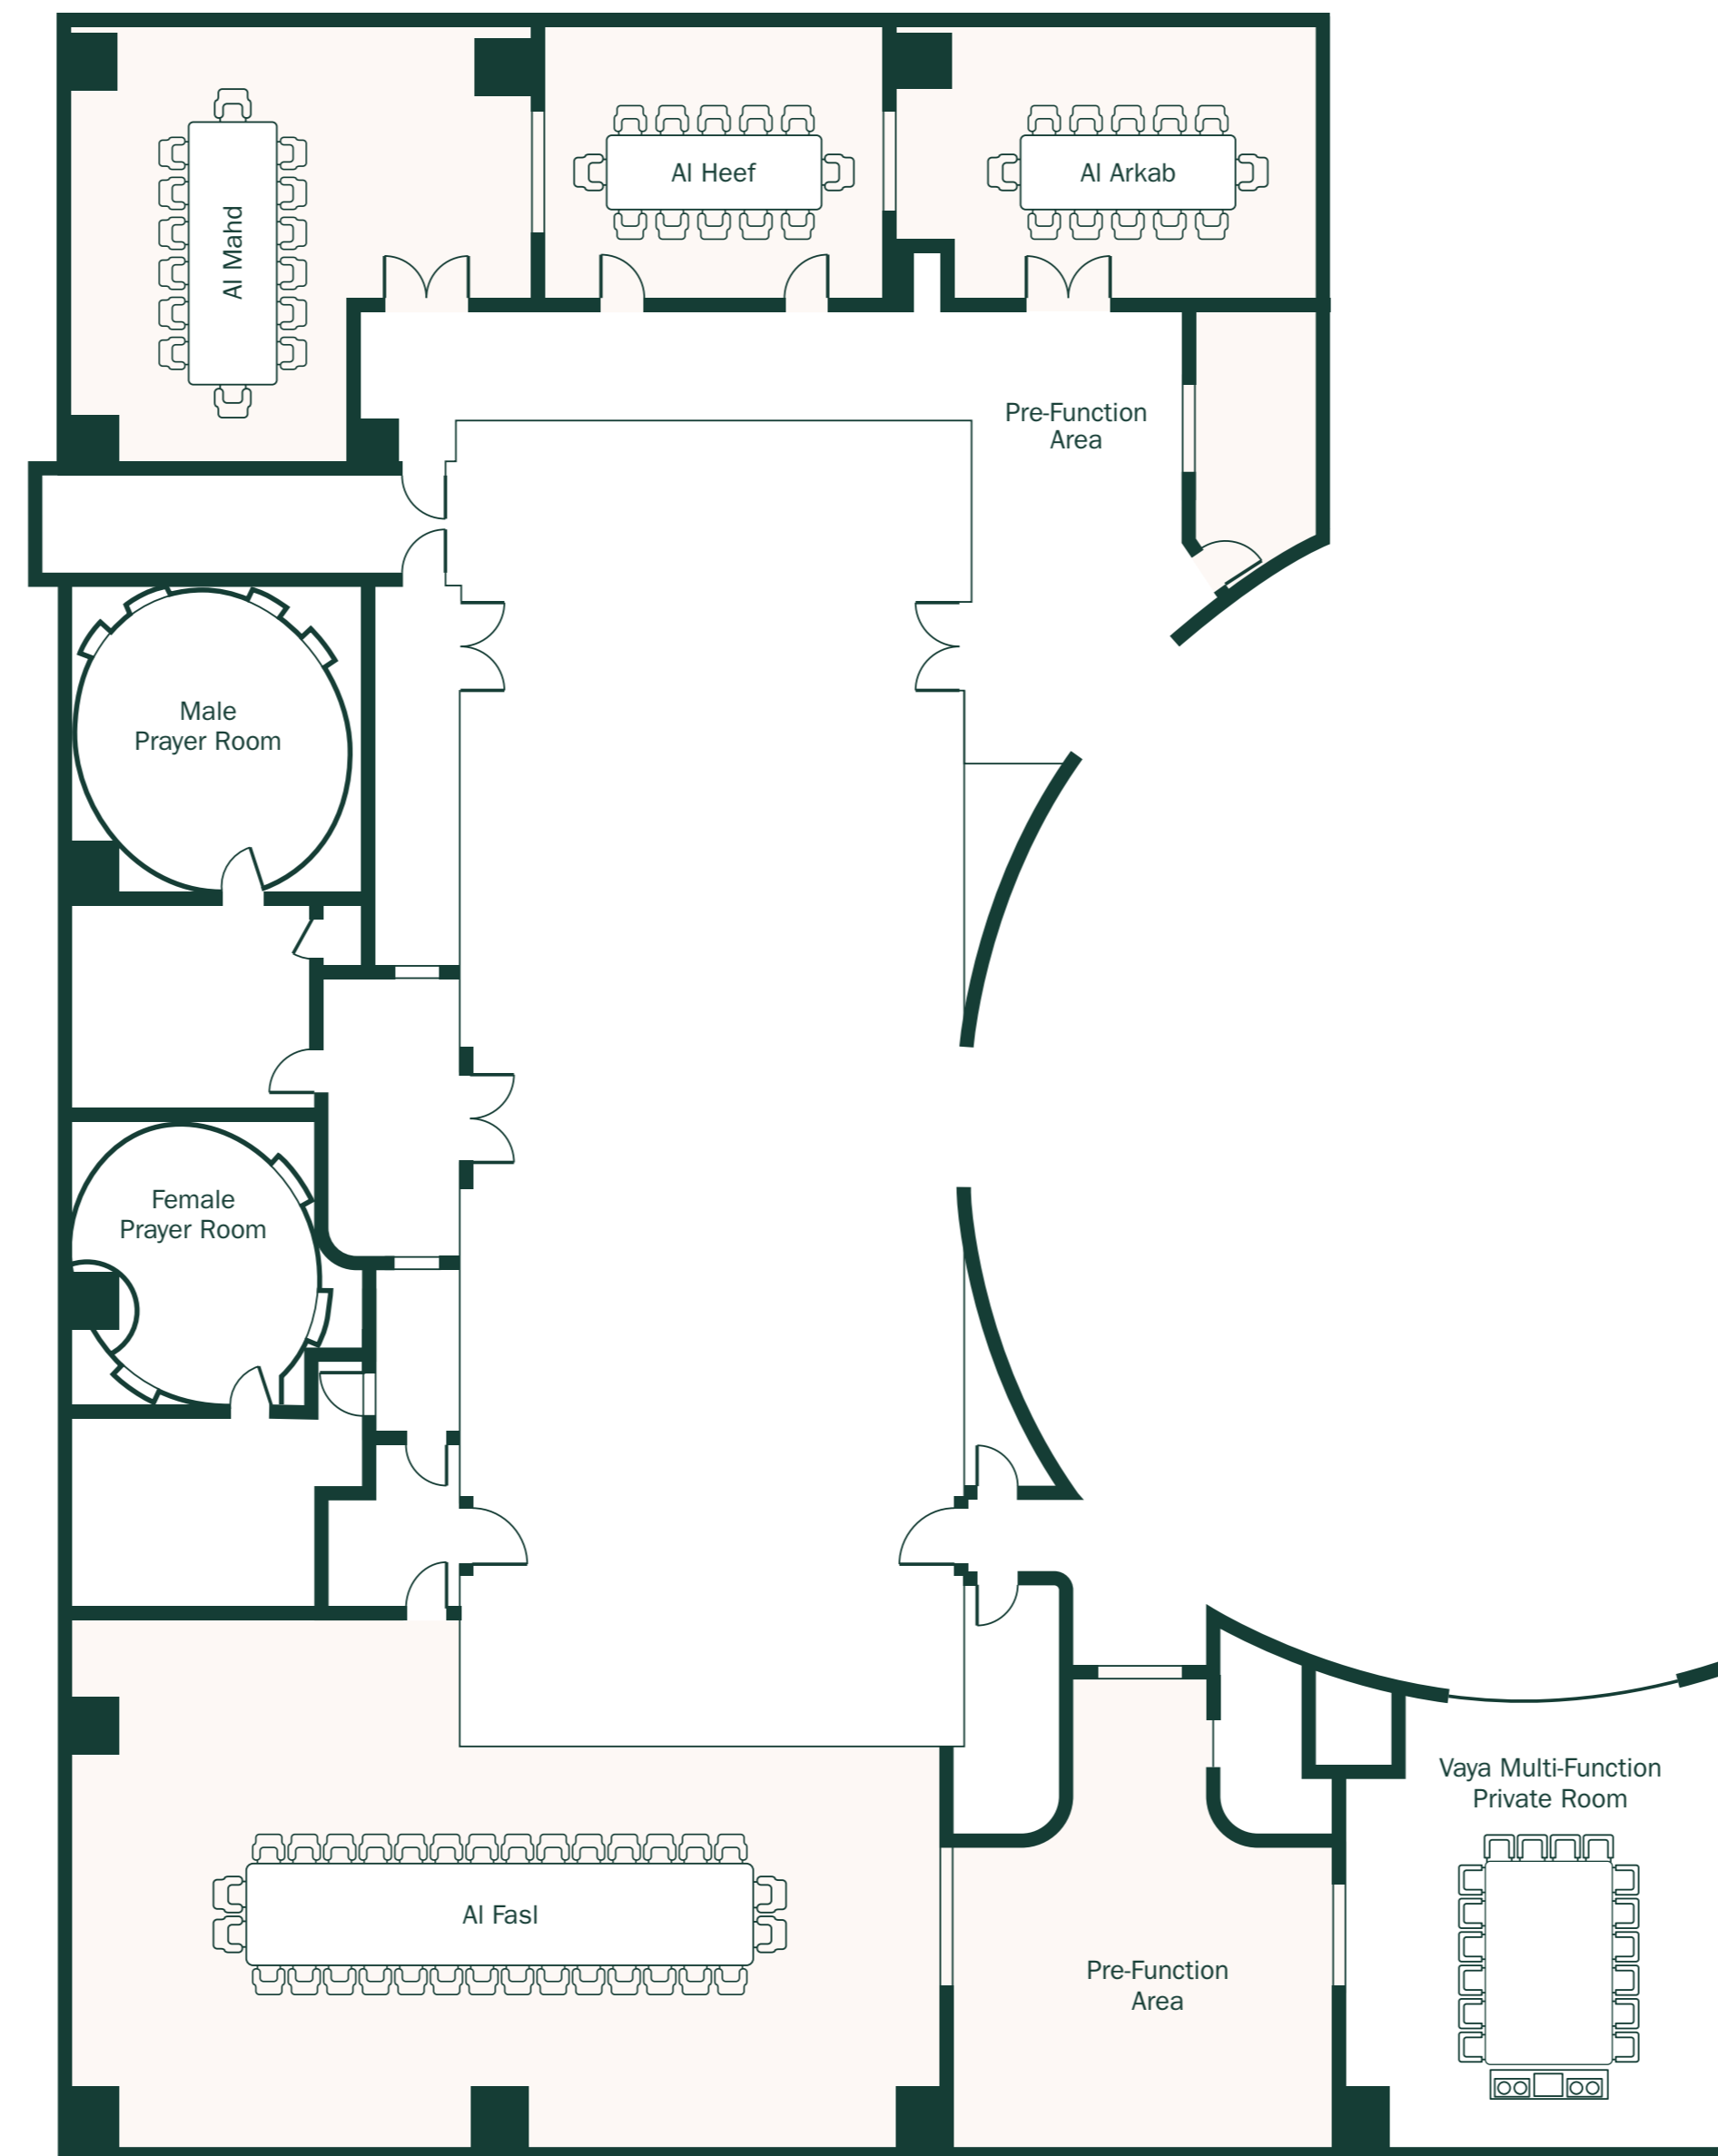

FLOOR PLANS

Overview

FUNCTION ROOM	Dimensions (mt)			Area (sq mts)
	Length	Width	Height	
Al Fasl	17.10	8.30	5.80	141.93
Al Arkab	7.30	5.30	5.80	38.69
Al Heef	6.85	4.90	5.80	33.57
Al Mahd	8.30	4.70	5.80	39.01