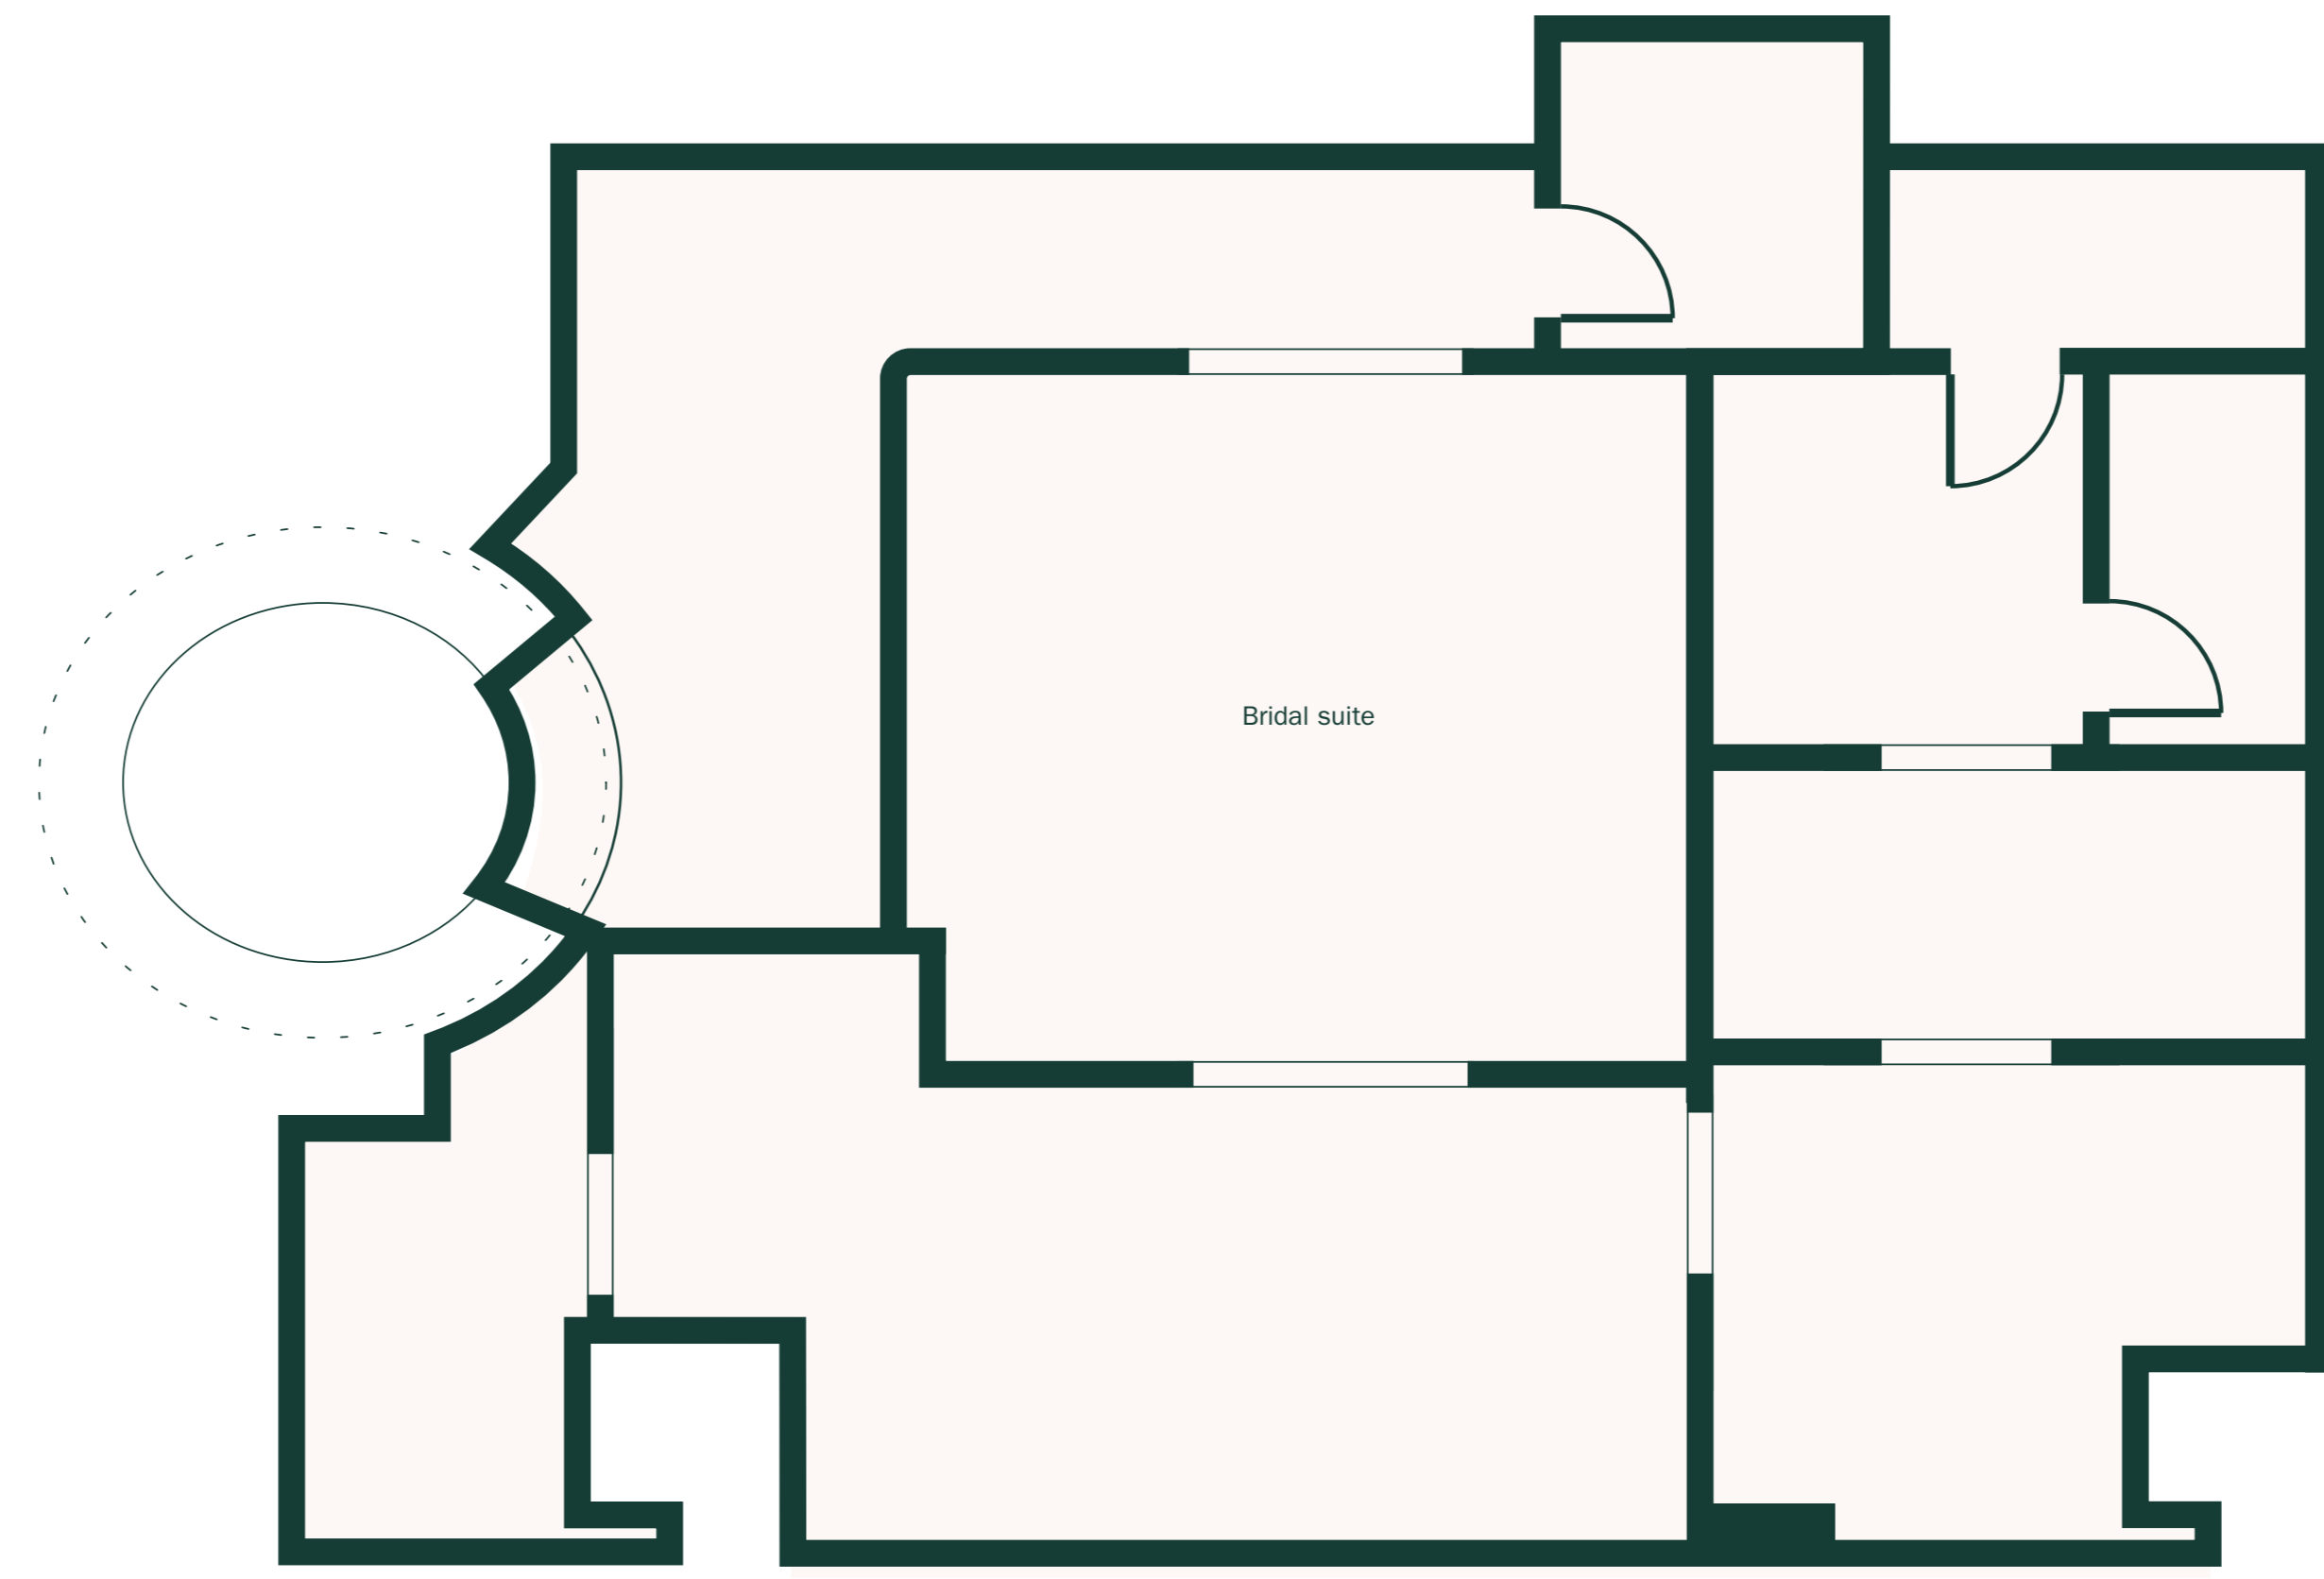

FUNCTION ROOM	Area (sq mts)
Bridal suite	95